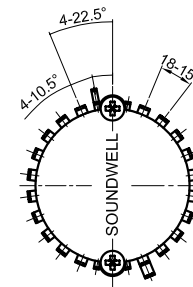

# RE32 Series SWITCH

企业微信，扫码有惊喜

升威官网，发现更多产品

MODEL 品名	DIMENSIONS 尺寸	UNIT:mm
----------	---------------	---------

RE3202SWB0X-HA1-1-2-10

SHAFT SHOWN IN FULL C.C.W POSITION

SWITCH CONTACT STATUS

P.C.B MOUNTING HOLES DETAIL

RE3202SWB0X-HA1-1-2-12

SHAFT SHOWN IN FULL C.C.W POSITION

SWITCH CONTACT STATUS

P.C.B MOUNTING HOLES DETAIL