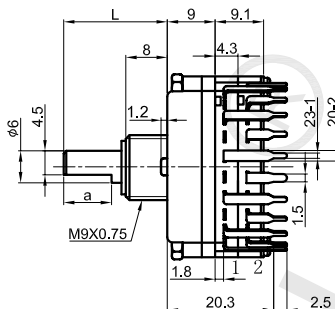

# RE32 Series SWITCH

企业微信，扫码有惊喜

升威官网，发现更多产品

MODEL 品名	DIMENSIONS 尺寸	UNIT:mm
----------	---------------	---------

RE3202SWB0X-HA1-1-2-10

SHAFT SHOWN IN FULL C.C.W POSITION

SWITCH CONTACT STATUS

P.C.B MOUNTING HOLES DETAIL

RE3202SWB0X-HA1-1-2-12

SHAFT SHOWN IN FULL C.C.W POSITION

SWITCH CONTACT STATUS

P.C.B MOUNTING HOLES DETAIL