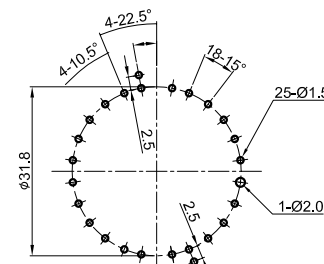

# RE32 Series SWITCH

企业微信，扫码有惊喜

升威官网，发现更多产品

MODEL 品名	DIMENSIONS 尺寸	UNIT:mm
----------	---------------	---------

RE3202SWB0X-HA1-1-2-10

SHAFT SHOWN IN FULL C.C.W POSITION

SWITCH CONTACT STATUS

P.C.B MOUNTING HOLES DETAIL

RE3202SWB0X-HA1-1-2-12

SHAFT SHOWN IN FULL C.C.W POSITION

SWITCH CONTACT STATUS

P.C.B MOUNTING HOLES DETAIL