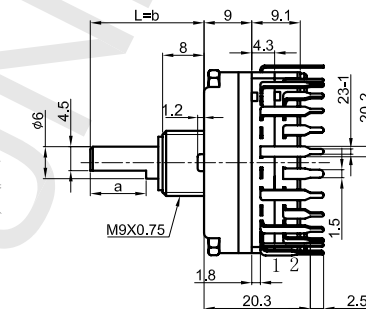

# RE32 Series SWITCH

企业微信，扫码有惊喜

升威官网，发现更多产品

MODEL 品名	DIMENSIONS 尺寸	UNIT:mm
----------	---------------	---------

RE3202SWB0X-HA1-1-2-10

SHAFT SHOWN IN FULL C.C.W POSITION

SWITCH CONTACT STATUS

P.C.B MOUNTING HOLES DETAIL

RE3202SWB0X-HA1-1-2-12

SHAFT SHOWN IN FULL C.C.W POSITION

SWITCH CONTACT STATUS

P.C.B MOUNTING HOLES DETAIL