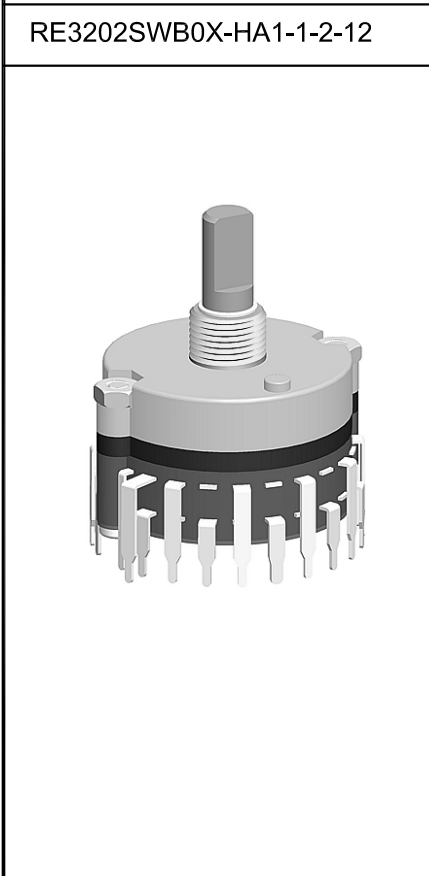

# RE32 Series SWITCH

企业微信，扫码有惊喜

升威官网，发现更多产品

MODEL 品名	DIMENSIONS 尺寸	UNIT:mm
----------	---------------	---------

RE3202SWB0X-HA1-1-2-10

SHAFT SHOWN IN FULL C.C.W POSITION

SWITCH CONTACT STATUS

P.C.B MOUNTING HOLES DETAIL

RE3202SWB0X-HA1-1-2-12

SHAFT SHOWN IN FULL C.C.W POSITION

SWITCH CONTACT STATUS

P.C.B MOUNTING HOLES DETAIL