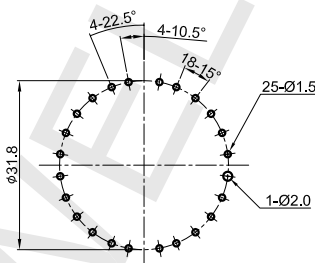

# RE32 Series SWITCH

企业微信，扫码有惊喜

升威官网，发现更多产品

MODEL 品名	DIMENSIONS 尺寸	UNIT:mm
----------	---------------	---------

RE3202SWB0X-HA1-1-2-10

SHAFT SHOWN IN FULL C.C.W POSITION

SWITCH CONTACT STATUS

P.C.B MOUNTING HOLES DETAIL

RE3202SWB0X-HA1-1-2-12

SHAFT SHOWN IN FULL C.C.W POSITION

SWITCH CONTACT STATUS

P.C.B MOUNTING HOLES DETAIL