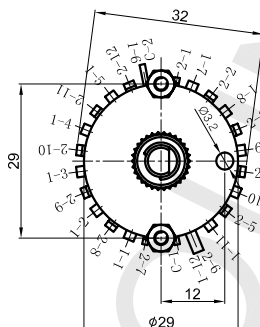

# RE32 Series SWITCH

企业微信，扫码有惊喜

升威官网，发现更多产品

MODEL 品名	DIMENSIONS 尺寸	UNIT:mm
----------	---------------	---------

RE3202SWB0X-HA1-1-2-10

SHAFT SHOWN IN FULL C.C.W POSITION

SWITCH CONTACT STATUS

P.C.B MOUNTING HOLES DETAIL

RE3202SWB0X-HA1-1-2-12

SHAFT SHOWN IN FULL C.C.W POSITION

SWITCH CONTACT STATUS

P.C.B MOUNTING HOLES DETAIL