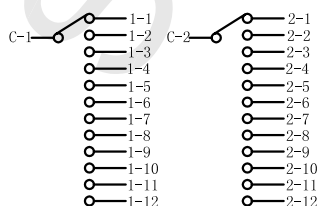

# RE32 Series SWITCH

企业微信，扫码有惊喜

升威官网，发现更多产品

MODEL 品名	DIMENSIONS 尺寸	UNIT:mm
----------	---------------	---------

RE3202SWB0X-HA1-1-2-10

SHAFT SHOWN IN FULL C.C.W POSITION

SWITCH CONTACT STATUS

P.C.B MOUNTING HOLES DETAIL

RE3202SWB0X-HA1-1-2-12

SHAFT SHOWN IN FULL C.C.W POSITION

SWITCH CONTACT STATUS

P.C.B MOUNTING HOLES DETAIL