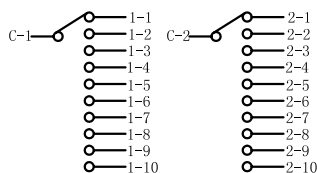

# RE32 Series SWITCH

企业微信，扫码有惊喜

升威官网，发现更多产品

MODEL 品名	DIMENSIONS 尺寸	UNIT:mm
----------	---------------	---------

RE3202SWB0X-HA1-1-2-10

SHAFT SHOWN IN FULL C.C.W POSITION

SWITCH CONTACT STATUS

P.C.B MOUNTING HOLES DETAIL

RE3202SWB0X-HA1-1-2-12

SHAFT SHOWN IN FULL C.C.W POSITION

SWITCH CONTACT STATUS

P.C.B MOUNTING HOLES DETAIL