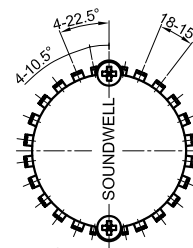

# RE32 Series SWITCH

企业微信，扫码有惊喜

升威官网，发现更多产品

MODEL 品名	DIMENSIONS 尺寸	UNIT:mm
----------	---------------	---------

RE3202SWB0X-HA1-1-2-10

SHAFT SHOWN IN FULL C.C.W POSITION

SWITCH CONTACT STATUS

P.C.B MOUNTING HOLES DETAIL

RE3202SWB0X-HA1-1-2-12

SHAFT SHOWN IN FULL C.C.W POSITION

SWITCH CONTACT STATUS

P.C.B MOUNTING HOLES DETAIL