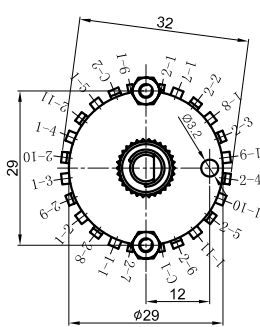

# RE32 Series SWITCH

企业微信，扫码有惊喜

升威官网，发现更多产品

MODEL 品名	DIMENSIONS 尺寸	UNIT:mm
----------	---------------	---------

RE3202SWB0X-HA1-1-2-10

SHAFT SHOWN IN FULL C.C.W POSITION

SWITCH CONTACT STATUS

P.C.B MOUNTING HOLES DETAIL

RE3202SWB0X-HA1-1-2-12

SHAFT SHOWN IN FULL C.C.W POSITION

SWITCH CONTACT STATUS

P.C.B MOUNTING HOLES DETAIL