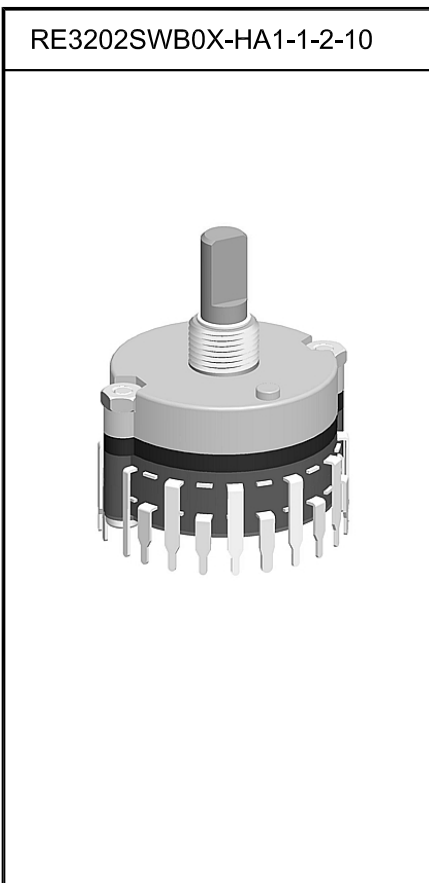

# RE32 Series SWITCH

企业微信，扫码有惊喜

升威官网，发现更多产品

MODEL 品名	DIMENSIONS 尺寸	UNIT:mm
----------	---------------	---------

RE3202SWB0X-HA1-1-2-10

SHAFT SHOWN IN FULL C.C.W POSITION

SWITCH CONTACT STATUS

P.C.B MOUNTING HOLES DETAIL

RE3202SWB0X-HA1-1-2-12

SHAFT SHOWN IN FULL C.C.W POSITION

SWITCH CONTACT STATUS

P.C.B MOUNTING HOLES DETAIL